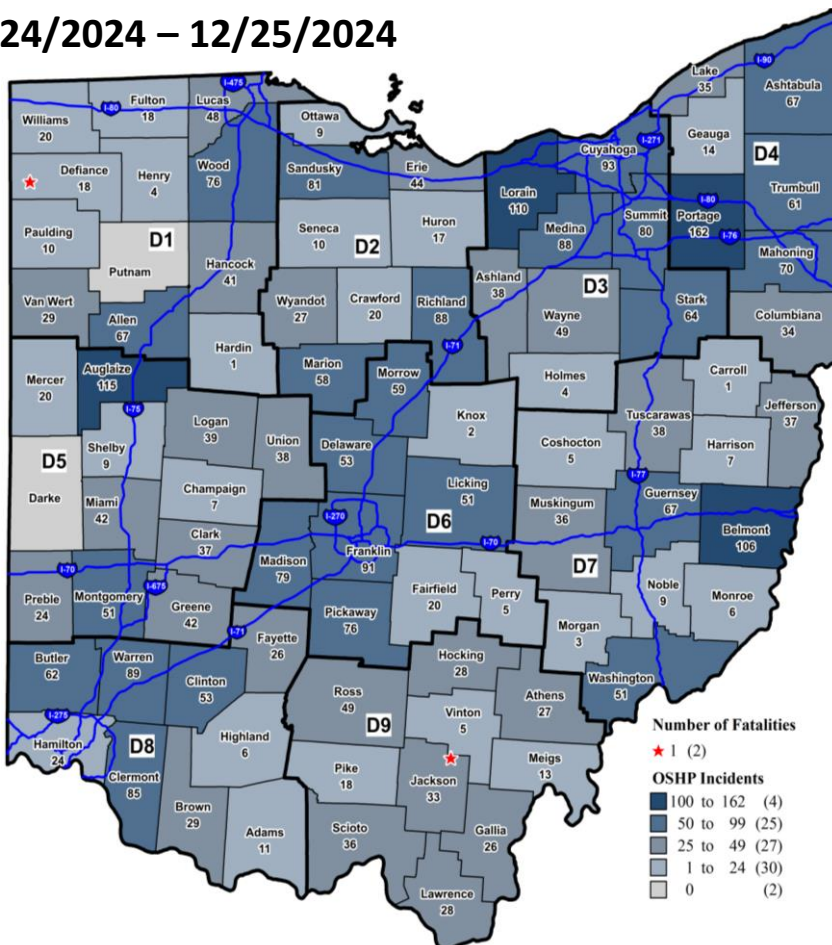

# Christmas Holiday Recap

Incidents by County	
Portage	162
Auglaize	115
Lorain	110
Belmont	106
Cuyahoga	93
Franklin	91
Warren	89
Medina	88
Richland	88
Clermont	85
Other (combined)	2,512

**TOTAL: 3,539**

	2023		2024		Diff %	
	Avg	Total	Avg	Total	Avg	Total
<b>Enforcement</b>	502	2,007	372	744	-26%	-63%
<b>Non-Enforcement</b>	1,421	5,684	1,240	2,480	-13%	-56%
<b>Crash</b>	111	444	77	153	-31%	-66%
<b>Case</b>	23	93	12	23	-48%	-75%
<b>OVI</b>	55	220	22	44	-60%	-80%
<b>Suspended License</b>	46	182	30	59	-35%	-68%
<b>Distracted Driving</b>	19	74	16	31	-16%	-58%
<b>Safety Belt</b>	58	230	42	84	-28%	-63%
<b>Assist</b>	259	1,035	217	434	-16%	-58%
<b>Drugs</b>	6	22	6	11	0%	-50%
<b>Felony Arrest</b>	12	49	6	12	-50%	-76%
<b>Felony Warrant</b>	2	9	3	6	+50%	-33%

Note: Data is provisional as of 12/26/2024. Rounding may cause minor discrepancies in the data.

2024 Activity comparison period includes: 2 days from Tuesday, December 24 at 12:00am to Wednesday, December 25 at 11:59pm.

2023 Activity comparison period includes: 4 days from Friday, December 22 at 12:00am to Monday, December 25 at 11:59pm.

2022 Activity comparison period includes: 4 days from Friday, December 23 at 12:00am to Monday, December 26 at 11:59pm.